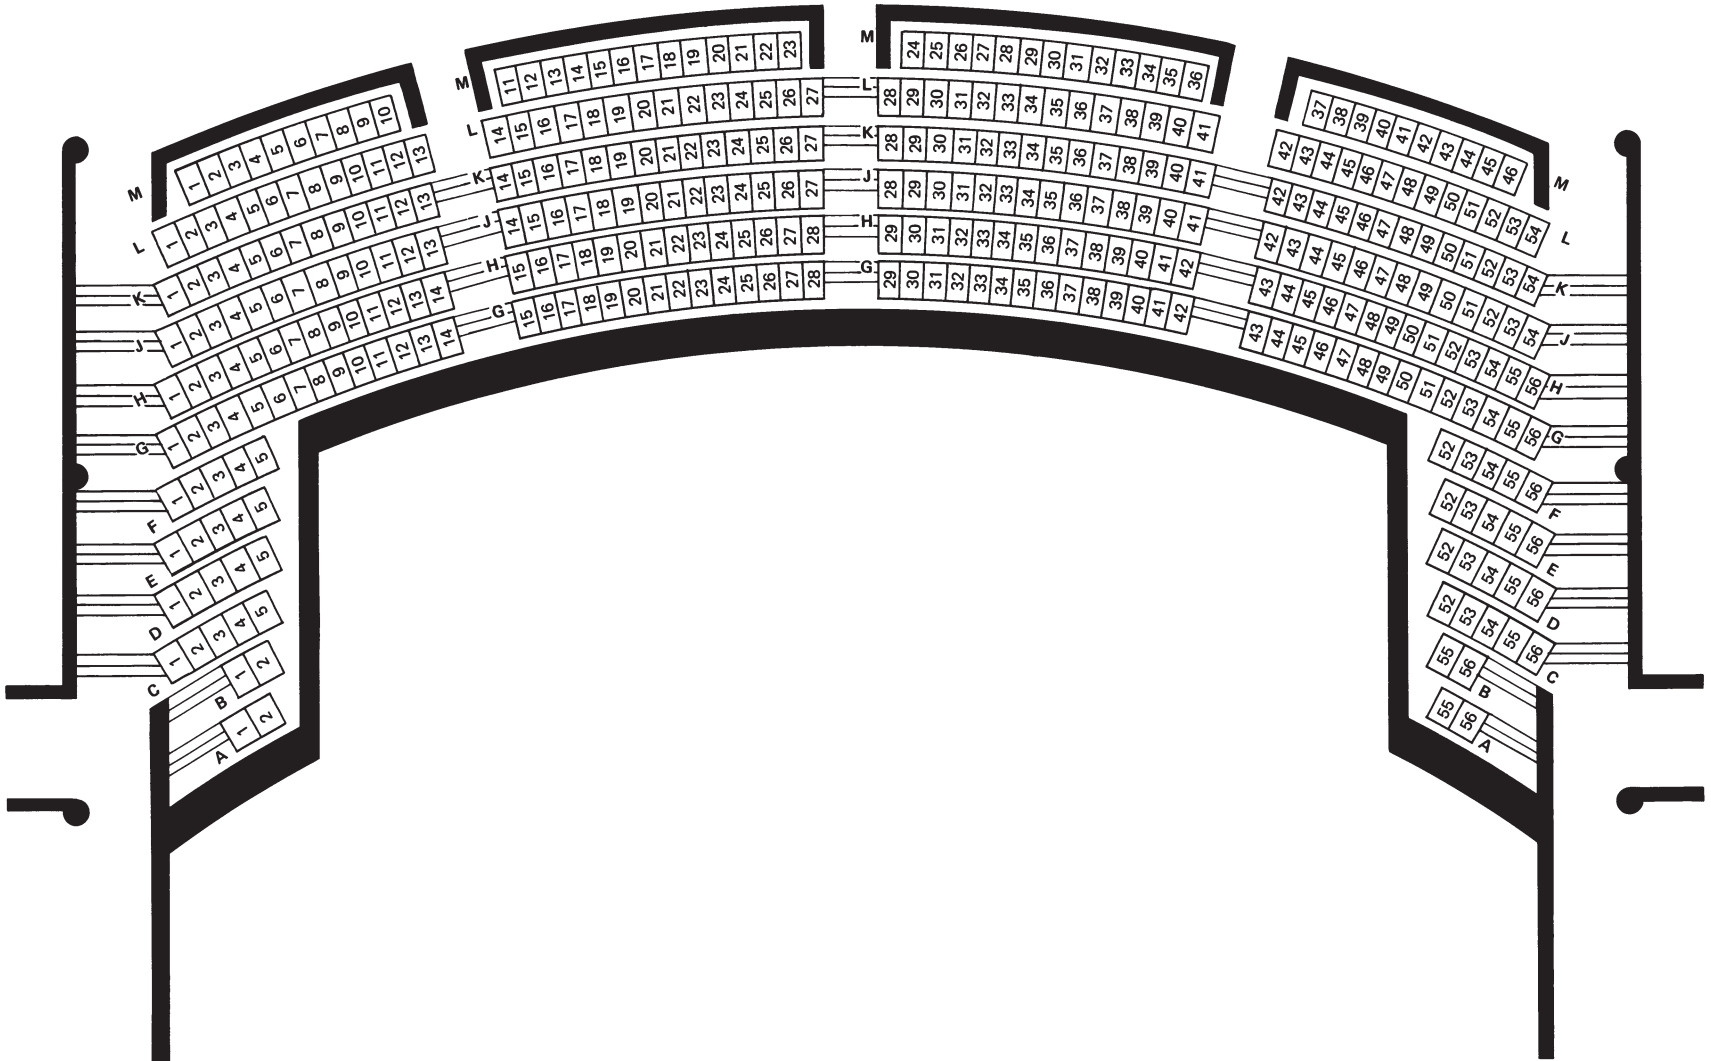

**SANGAMON AUDITORIUM
MAIN FLOOR, 1,086 SEATS**

UNIVERSITY OF ILLINOIS AT SPRINGFIELD
SPRINGFIELD, ILLINOIS
Updated August 2002

LOWER ORCHESTRA
66

STAGE

V-6

SANGAMON AUDITORIUM
MEZZANINE, 564 SEATS
UNIVERSITY OF ILLINOIS AT SPRINGFIELD
SPRINGFIELD, ILLINOIS

f-A

**SANGAMON AUDITORIUM
BALCONY, 368 SEATS**

**UNIVERSITY OF ILLINOIS AT SPRINGFIELD
SPRINGFIELD, ILLINOIS**