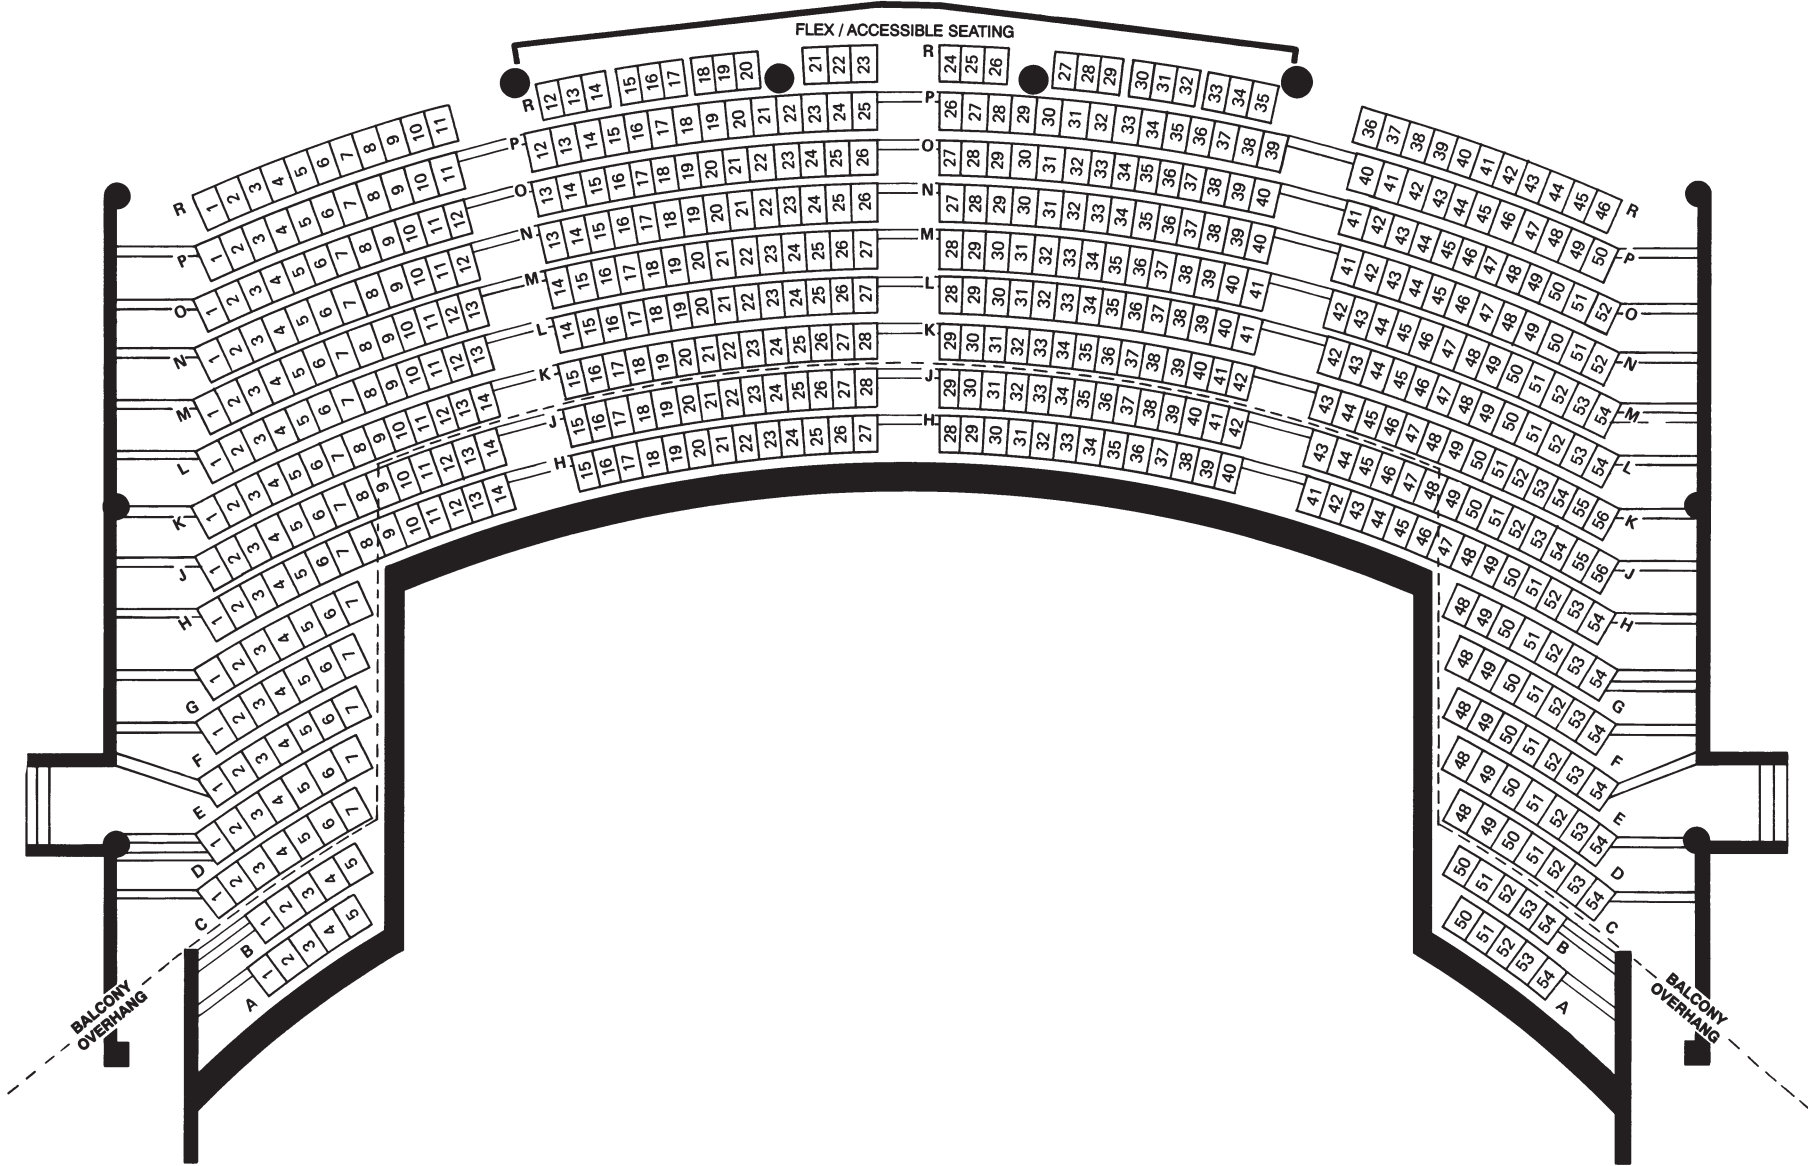

**SANGAMON AUDITORIUM
MAIN FLOOR, 1,086 SEATS**

UNIVERSITY OF ILLINOIS AT SPRINGFIELD
SPRINGFIELD, ILLINOIS
Updated August 2002

LOWER ORCHESTRA
66

STAGE

V-6

SANGAMON AUDITORIUM
MEZZANINE, 564 SEATS
UNIVERSITY OF ILLINOIS AT SPRINGFIELD
SPRINGFIELD, ILLINOIS

f-A

**SANGAMON AUDITORIUM
BALCONY, 368 SEATS**

**UNIVERSITY OF ILLINOIS AT SPRINGFIELD
SPRINGFIELD, ILLINOIS**