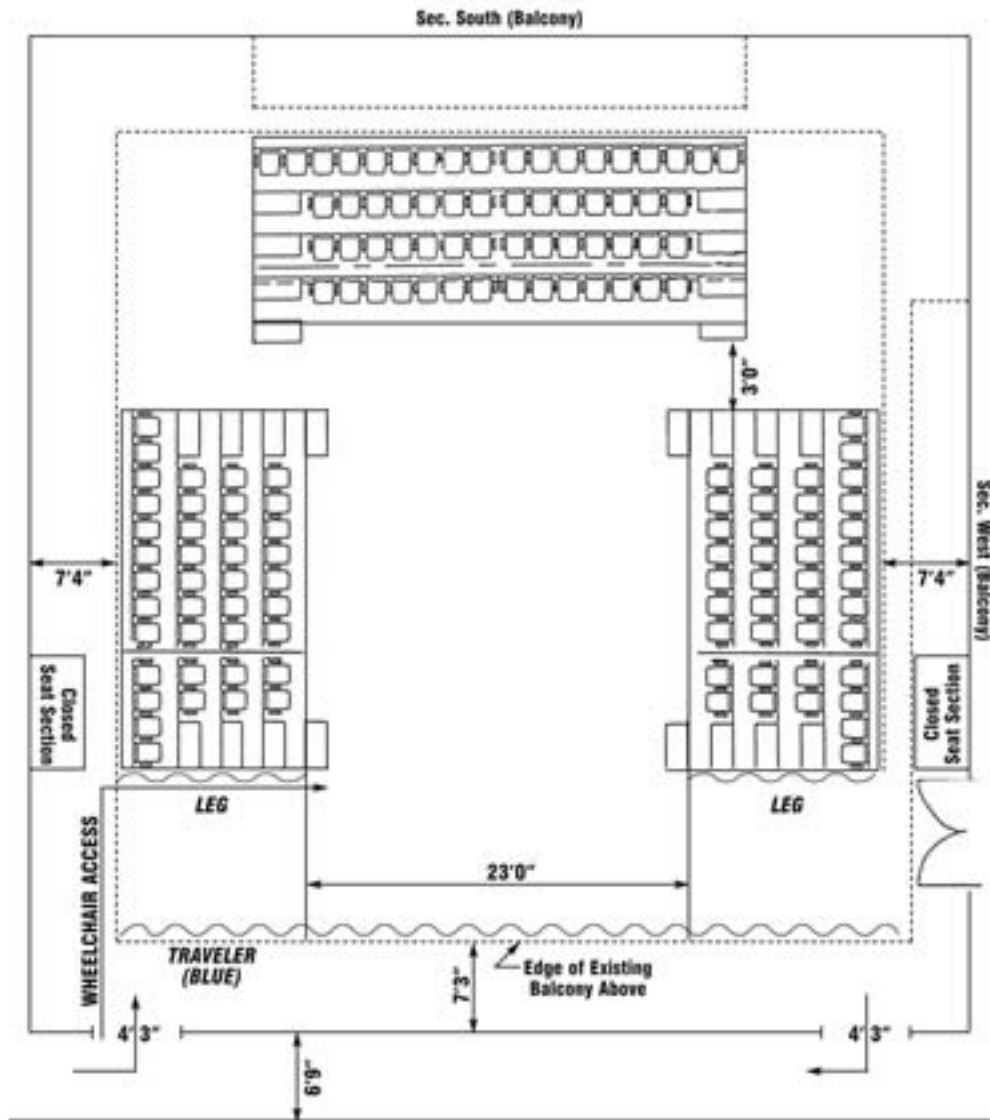

# UIS Studio Theatre – Configurations

Configuration A – Open Floor

NOT TO SCALE

# UIS Studio Theatre – Configurations

Configuration B – Band (Small Stage Performance)

NOT TO SCALE