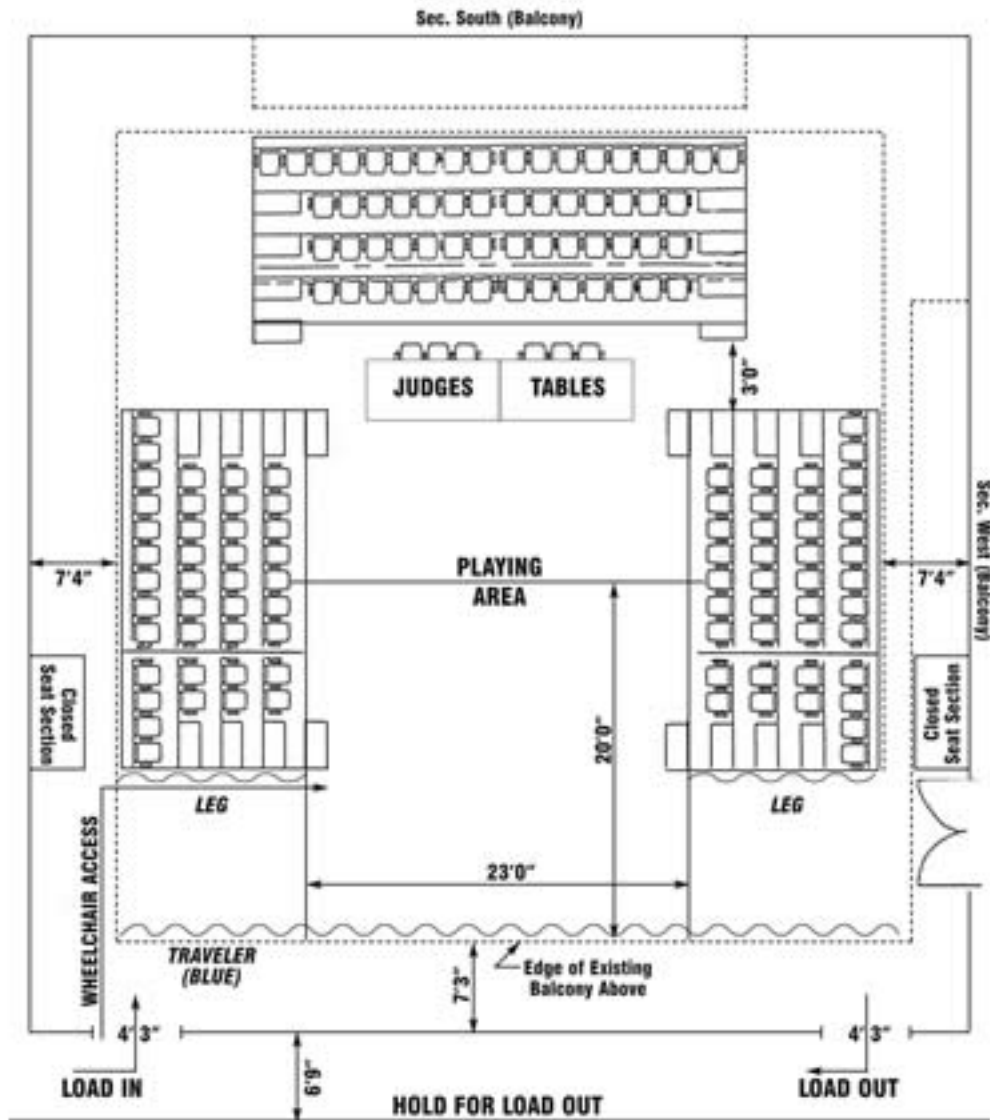

# UIS Studio Theatre – Configurations

Configuration A – Open Floor

NOT TO SCALE

# UIS Studio Theatre – Configurations

Configuration B – Band (Small Stage Performance)

NOT TO SCALE

# UIS Studio Theatre – Configurations

Configuration C – High School Competition

NOT TO SCALE