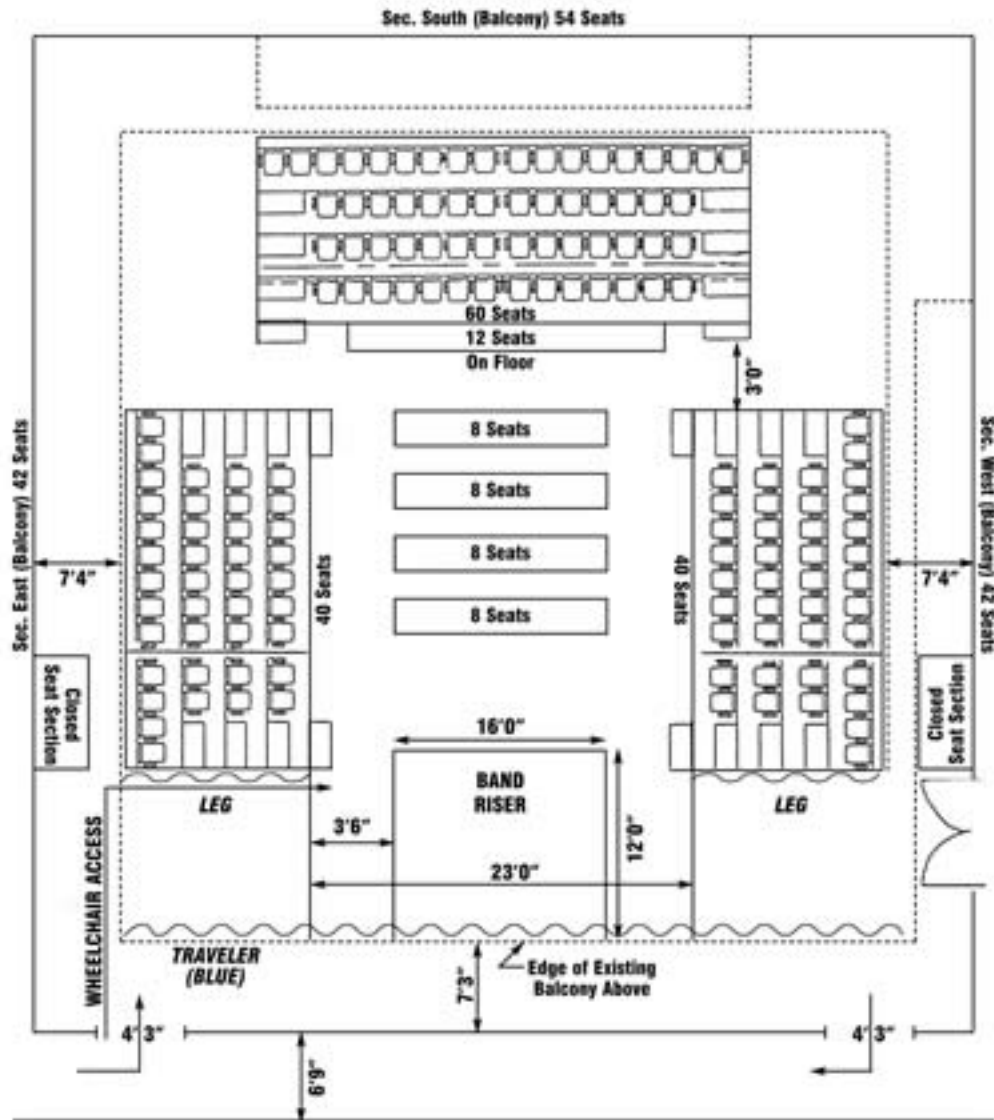

# UIS Studio Theatre – Configurations

Configuration A – Open Floor

NOT TO SCALE

# UIS Studio Theatre – Configurations

Configuration B – Band (Small Stage Performance)

NOT TO SCALE